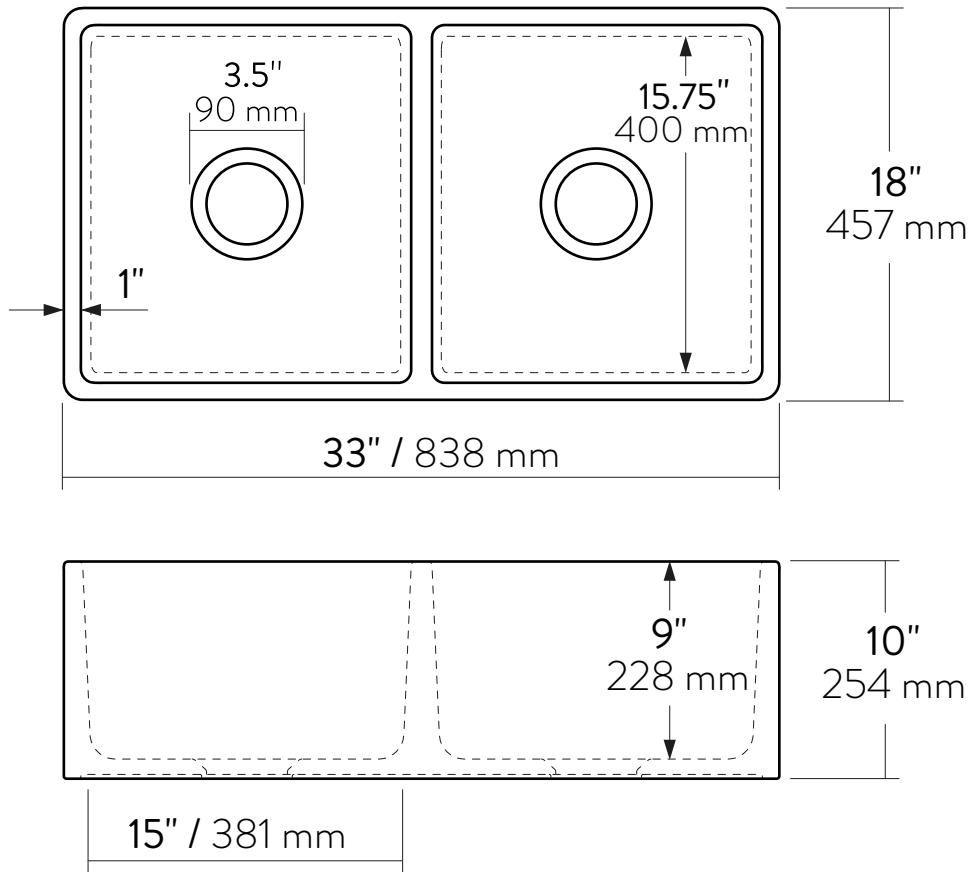

VELANSO

Specification Sheet

Model: F8233

Model Code: F8233

■ Features

- Double Bowl
- 3.5" Drain Opening
- Fit Minimum 36" Base Cabinet
- Center Drain
- Material: Fireclay
- Undermount or flush mount installation

33" Farmhouse Sink

33"x18"x10"

838x457x254 mm

103 lbs / 46.7 kg ($\pm 2\%$)

Material: Fireclay

NOTE: Kindly be aware that a cutout template is not included with our fireclay sinks. Due to the manufacturing process of these sinks means that there can be slight variations in size ($\pm 2\%$). To ensure a precise fit, we suggest using the sink itself to measure and trace any needed cutouts in your countertop or cabinetry. This method guarantees a perfect match for your specific fireclay sink.

■ Technical Measurements

INTERNAL DIMENSIONS

- Length : 15" / 381 mm
- Width : 15.75" / 400 mm
- Bowl Depth: 9" / 228 mm

EXTERNAL DIMENSIONS

- Length : 33" / 838 mm
- Width : 18" / 457 mm
- Height : 10" / 254 mm

■ Mesures Techniques

DIMENSIONS INTERNES

- Longueur : 15" / 381 mm
- Largeur : 15.75" / 400 mm
- Profondeur du Bol : 9" / 228 mm

DIMENSIONS EXTERNES

- Longueur : 33" / 838 mm
- Largeur : 18" / 457 mm
- Hauteur : 10" / 254 mm