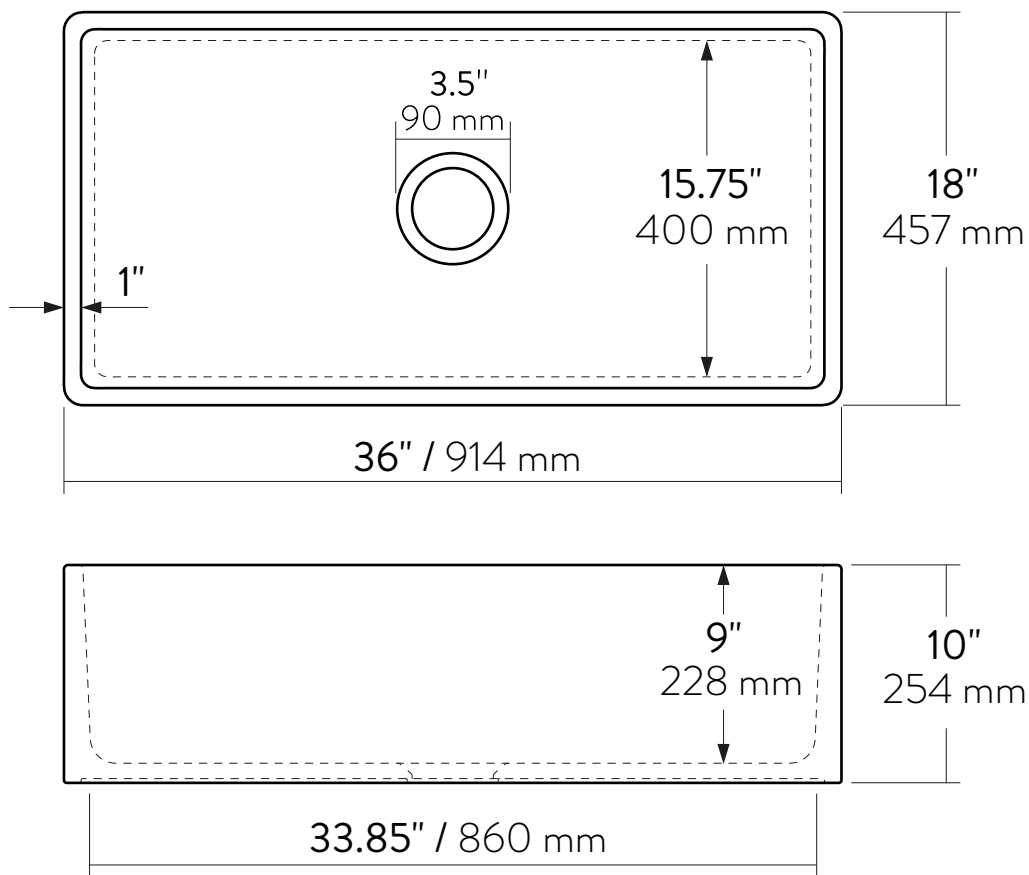

36" Farmhouse Sink

36"x18"x10"

914x457x254 mm

107 lbs / 48.5 kg ($\pm 2\%$)

Material: Fireclay

NOTE: Kindly be aware that a cutout template is not included with our fireclay sinks. Due to the manufacturing process of these sinks means that there can be slight variations in size ($\pm 2\%$). To ensure a precise fit, we suggest using the sink itself to measure and trace any needed cutouts in your countertop or cabinetry. This method guarantees a perfect match for your specific fireclay sink.

■ Technical Measurements

INTERNAL DIMENSIONS

- Length : 33.85" / 860 mm
- Width : 15.75" / 400 mm
- Bowl Depth: 9" / 228 mm

EXTERNAL DIMENSIONS

- Length : 36" / 914 mm
- Width : 18" / 457 mm
- Height : 10" / 254 mm

NOM	CODE
• Blanc Brillant	BW
• Blanc Mat	MW
• Noir Brillant	BB
• Noir Mat	MB
• Anthracite	A
• Moutarde	M
• Gris Argenté	SG
• Latte	L
• Bleu Foncé	DB

Évier De Ferme De 36"

36"x18"x10"

914x457x254 mm

107 lbs / 48.5 kg ($\pm 2\%$)

■ Mesures Techniques

DIMENSIONS INTERNES

- Longueur : 33.85" / 860 mm
- Largeur : 15.75" / 400 mm
- Profondeur du Bol : 9" / 228 mm

DIMENSIONS EXTERNES

- Longueur : 36" / 914 mm
- Largeur : 18" / 457 mm
- Hauteur : 10" / 254 mm