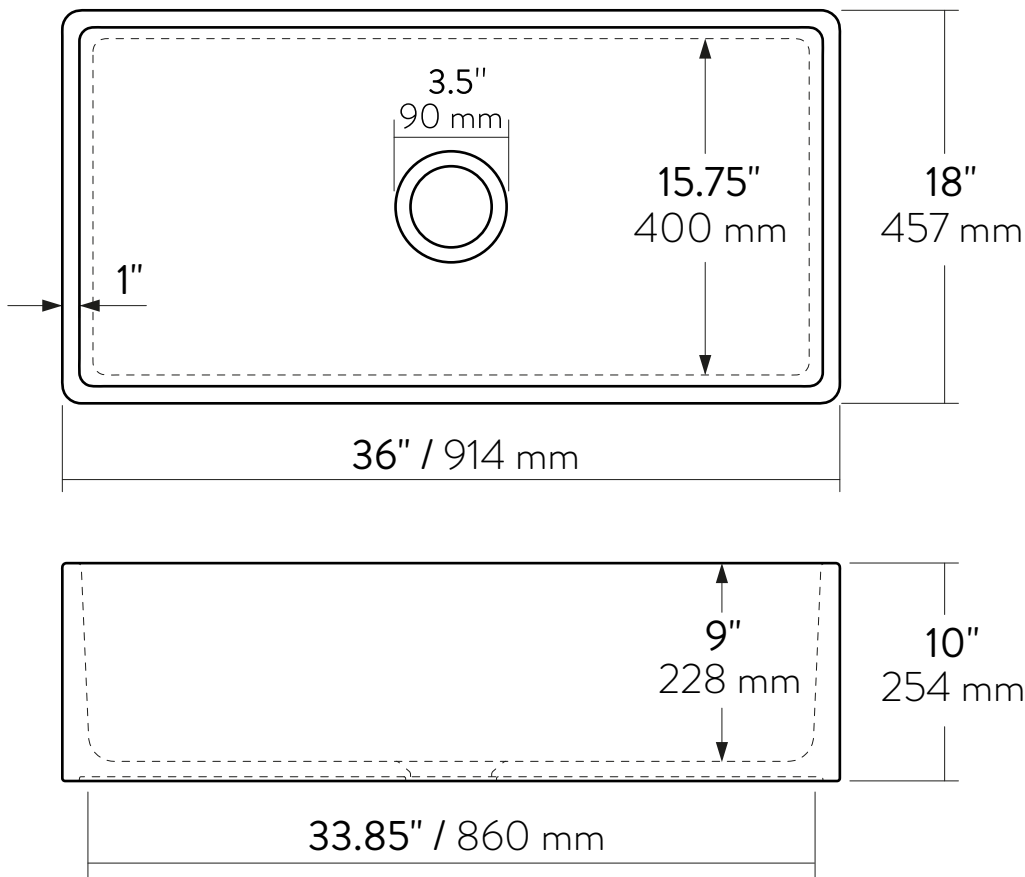

VELANSO

Specification Sheet

Model: F8036

Model Code: F8036

■ Features

- Single Bowl
- 3.5" Drain Opening
- Fit Minimum 39" Base Cabinet
- Center Drain
- Material: Fireclay
- Undermount or flush mount installation

36" Farmhouse Sink

36"x18"x10"

914x457x254 mm

107 lbs / 48.5 kg ($\pm 2\%$)

Material: Fireclay

NOTE: Kindly be aware that a cutout template is not included with our fireclay sinks. Due to the manufacturing process of these sinks means that there can be slight variations in size ($\pm 2\%$). To ensure a precise fit, we suggest using the sink itself to measure and trace any needed cutouts in your countertop or cabinetry. This method guarantees a perfect match for your specific fireclay sink.

■ Technical Measurements

INTERNAL DIMENSIONS

- Length : 33.85" / 860 mm
- Width : 15.75" / 400 mm
- Bowl Depth: 9" / 228 mm

EXTERNAL DIMENSIONS

- Length : 36" / 914 mm
- Width : 18" / 457 mm
- Height : 10" / 254 mm

■ Mesures Techniques

DIMENSIONS INTERNES

- Longueur : 33.85" / 860 mm
- Largeur : 15.75" / 400 mm
- Profondeur du Bol : 9" / 228 mm

DIMENSIONS EXTERNES

- Longueur : 36" / 914 mm
- Largeur : 18" / 457 mm
- Hauteur : 10" / 254 mm